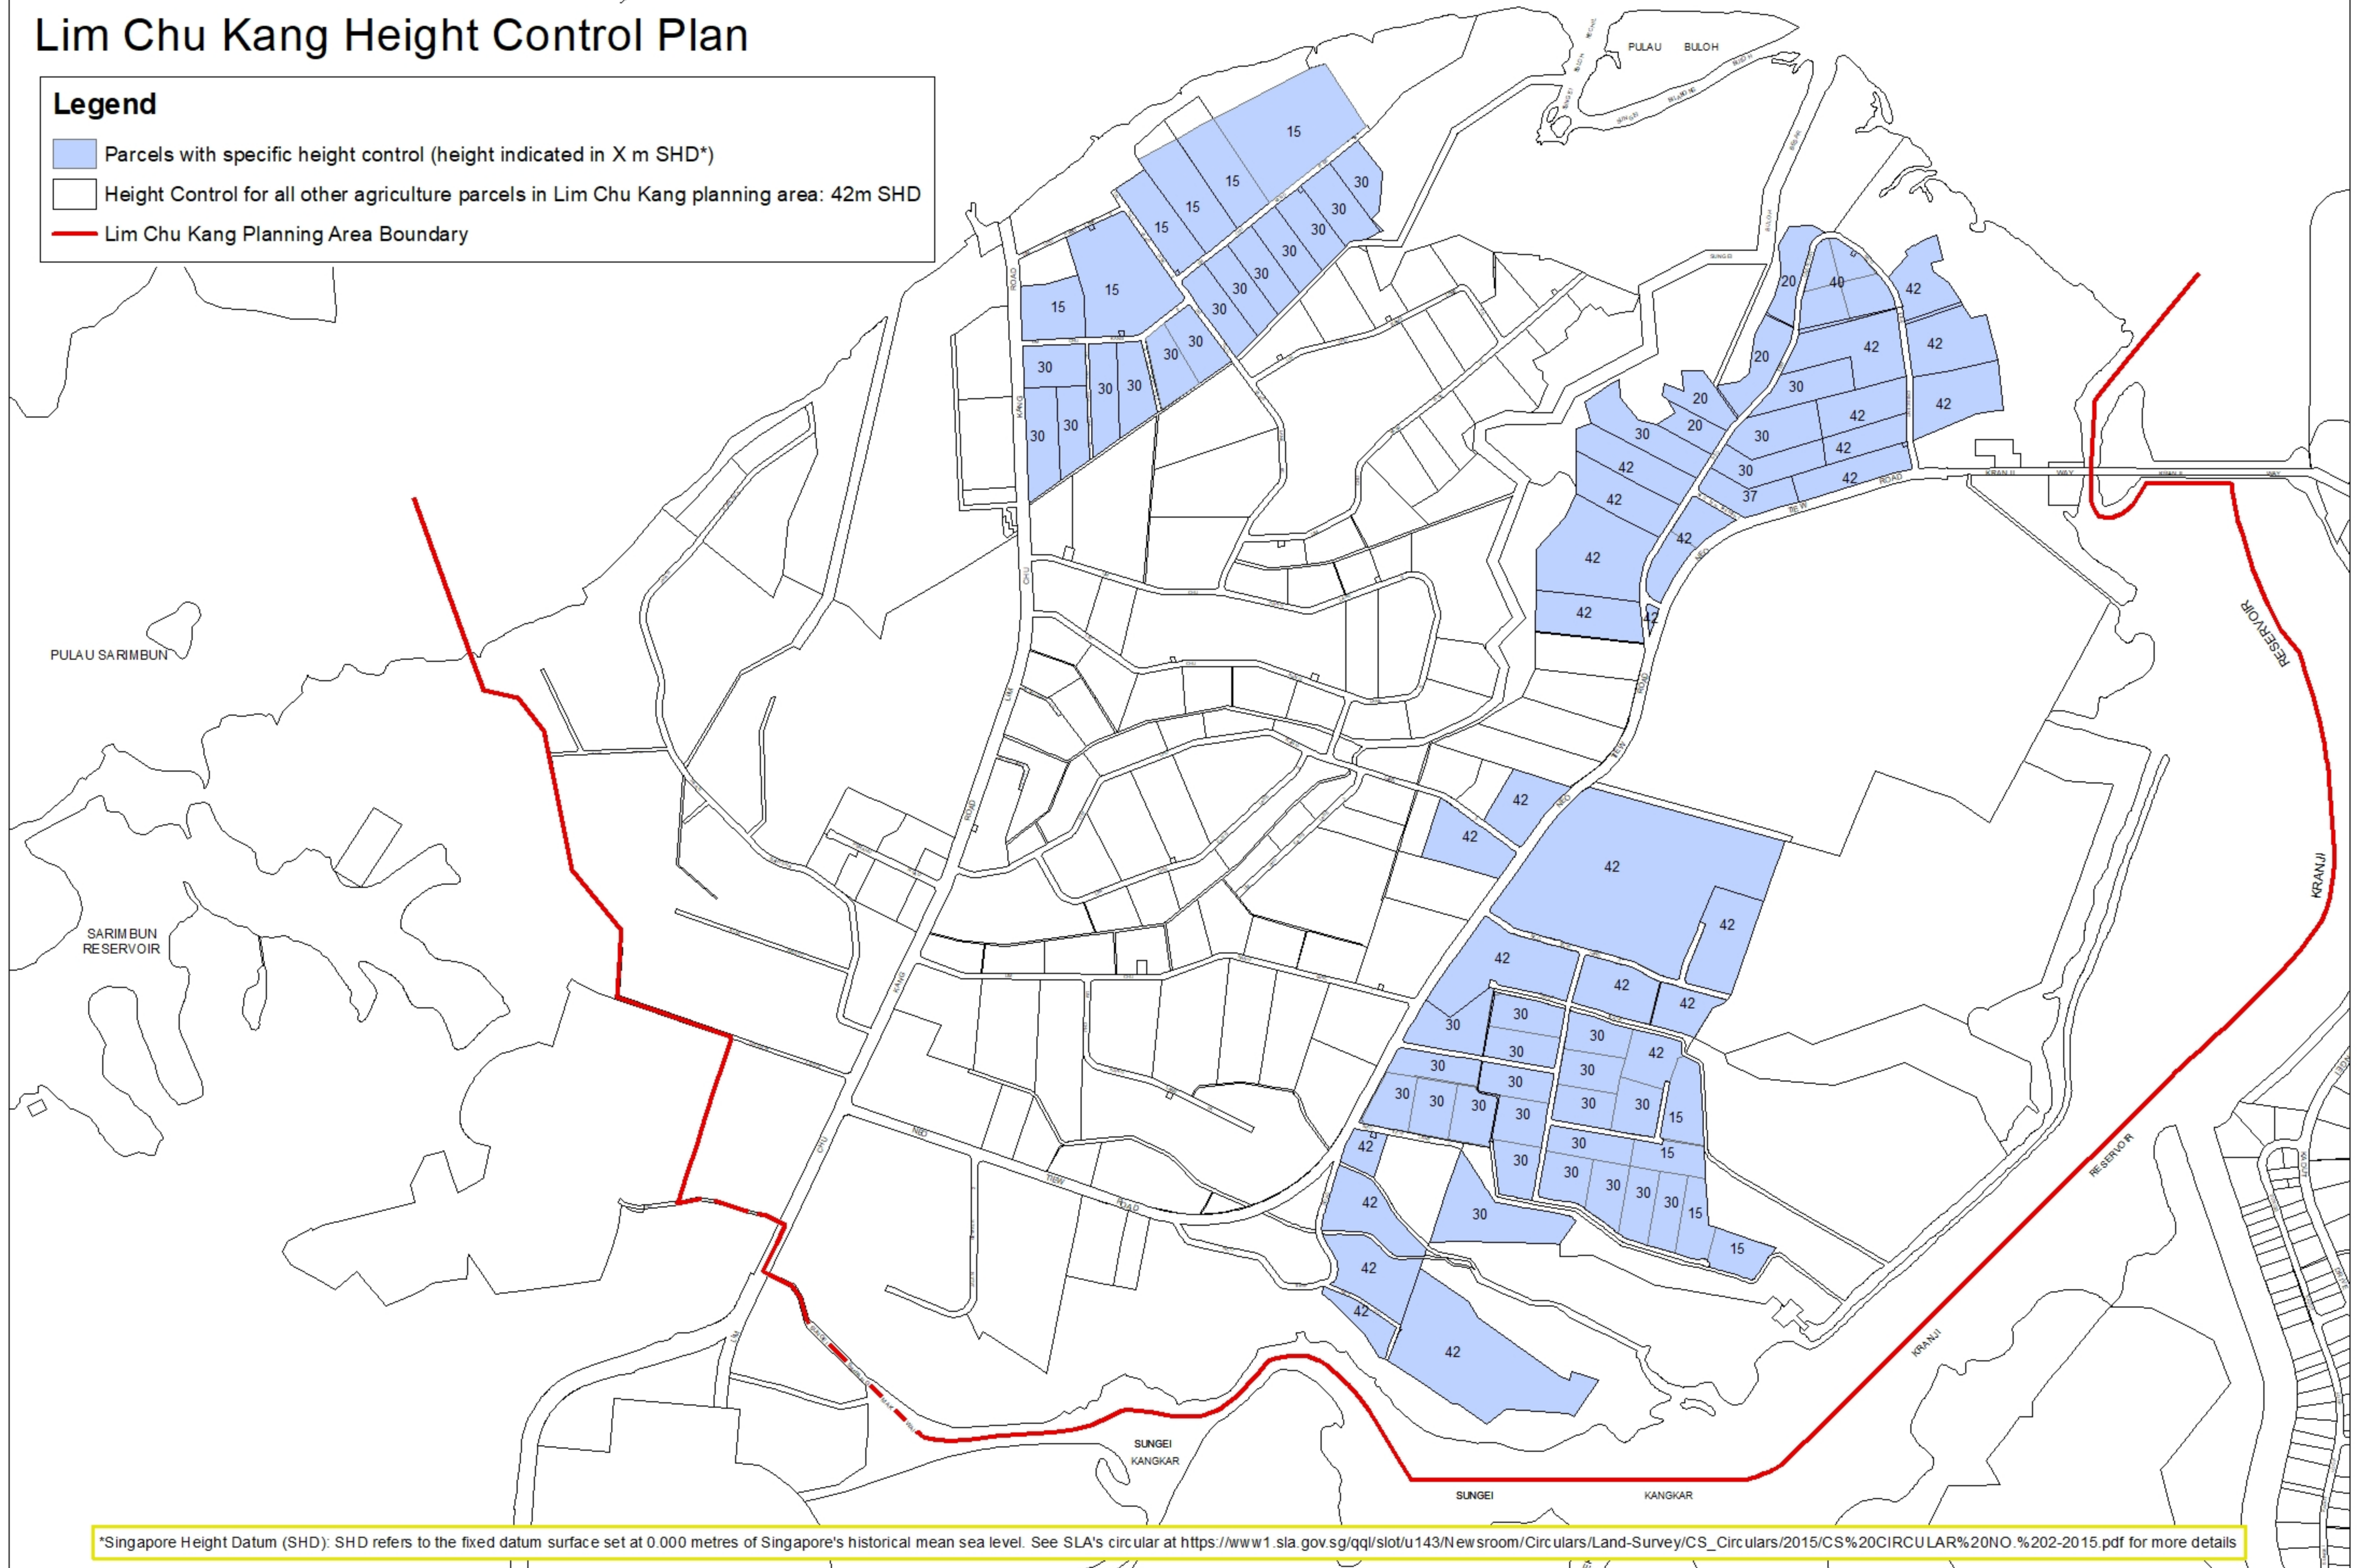

Lim Chu Kang Height Control Plan

Legend

- Parcels with specific height control (height indicated in X m SHD*)
- Height Control for all other agriculture parcels in Lim Chu Kang planning area: 42m SHD
- Lim Chu Kang Planning Area Boundary

*Singapore Height Datum (SHD): SHD refers to the fixed datum surface set at 0.000 metres of Singapore's historical mean sea level. See SLA's circular at [https://www1.sla.gov.sg/qql/slot/u143/New room/Circulars/Land-Survey/CS_Circulars/2015/CS%20CIRCULAR%20NO.%202015.pdf](https://www1.sla.gov.sg/qql/slot/u143/New%20room/Circulars/Land-Survey/CS_Circulars/2015/CS%20CIRCULAR%20NO.%202015.pdf) for more details